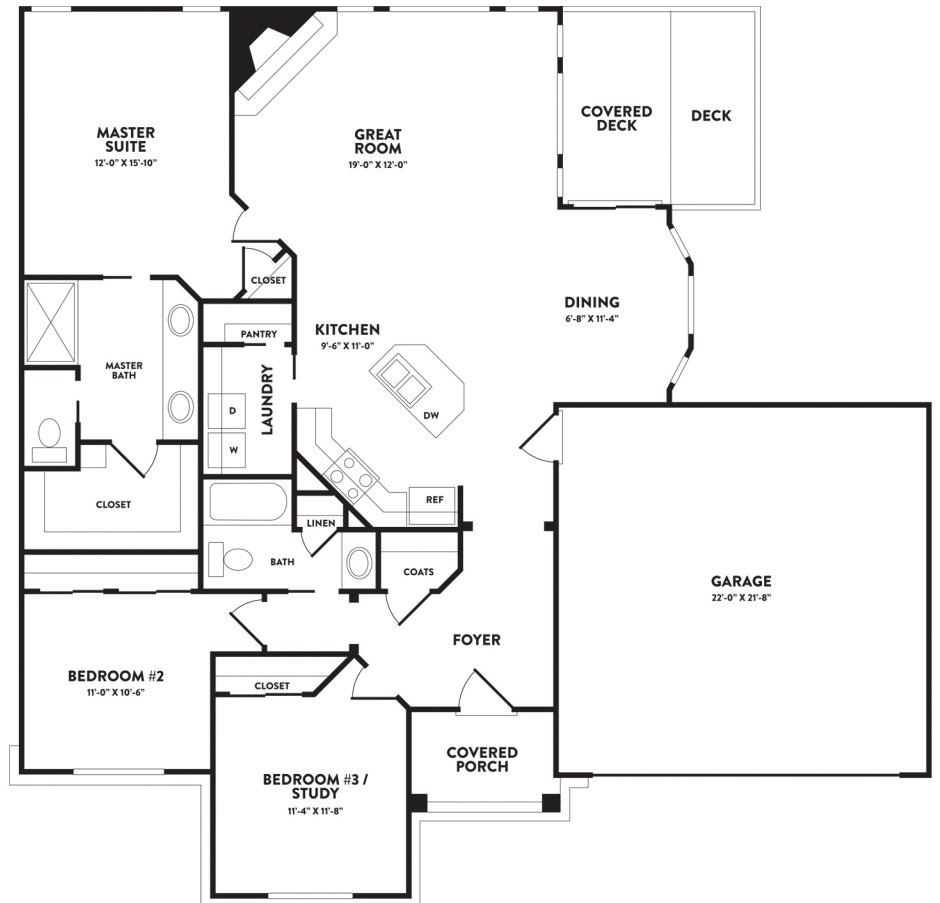

# Koela

1,614 sq. ft.

3 Bedroom/2 Bath

Front Covered Porch

Rear Deck

**Maderas Gardens**

By Cooper Homes

*Single family detached garden homes with lawn care and exterior maintenance.*