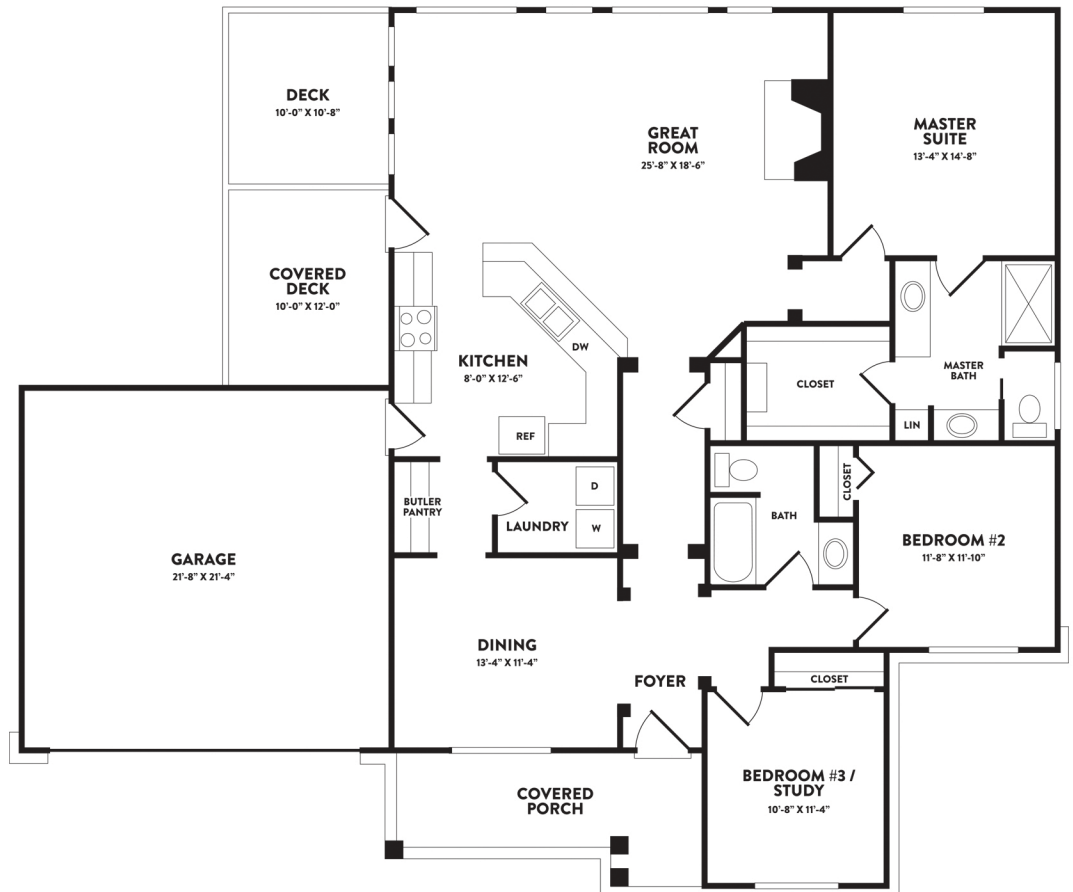

Nutmeg

1,817 sq. ft.

3 Bedroom/2 Bath

Front Covered Porch

Rear Deck

Maderas Gardens

By Cooper Homes

Single family detached garden homes with lawn care and exterior maintenance.