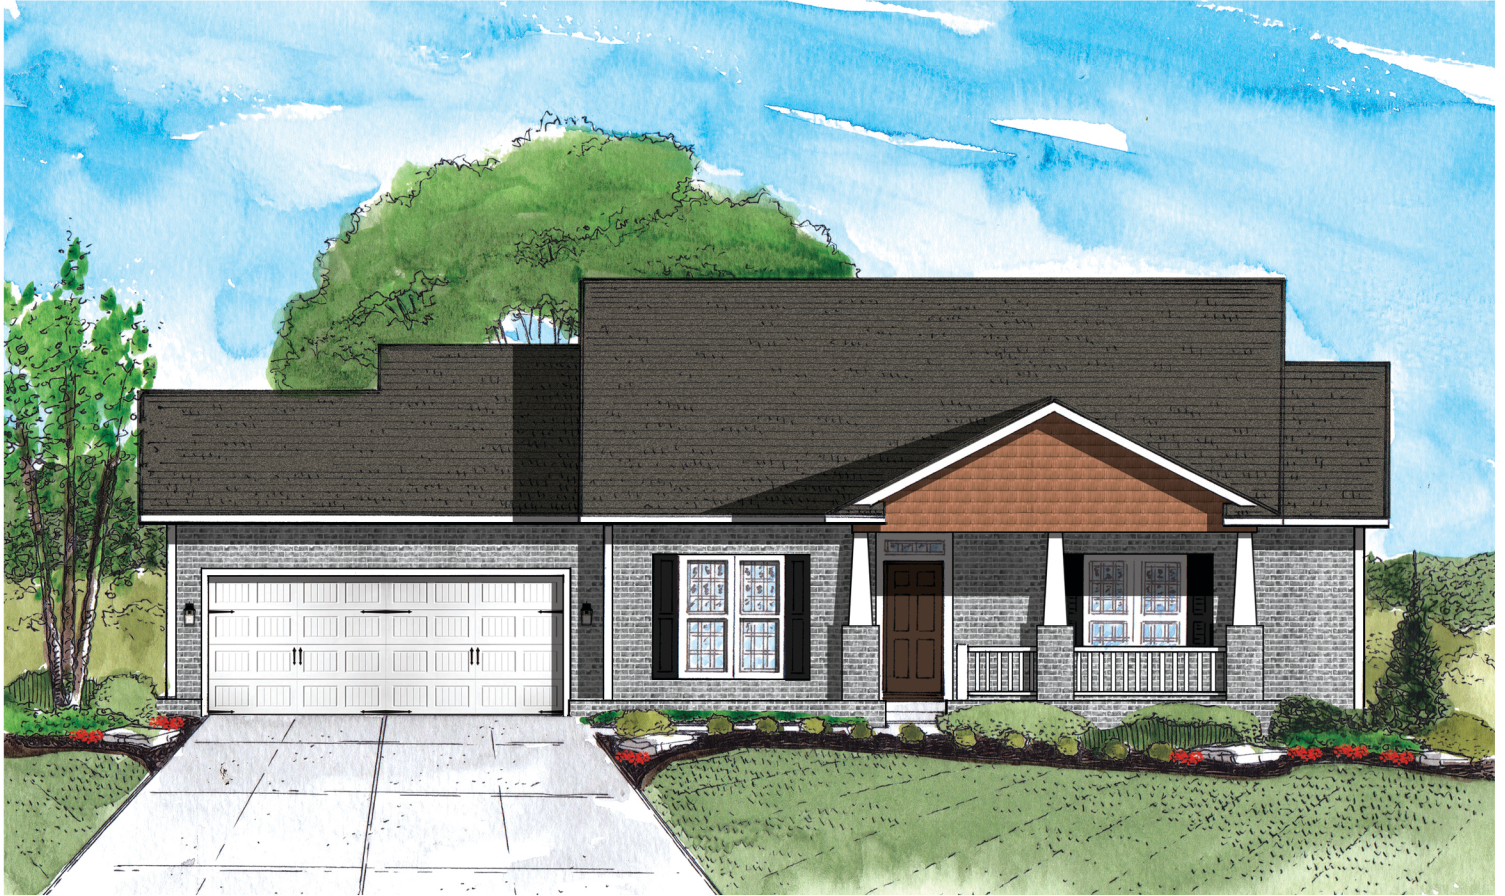

Redbud

1,515 sq. ft.

3 Bedroom/2 Bath

Front Covered Porch

Rear Deck

Maderas Gardens

By Cooper Homes

Single family detached garden homes with lawn care and exterior maintenance.