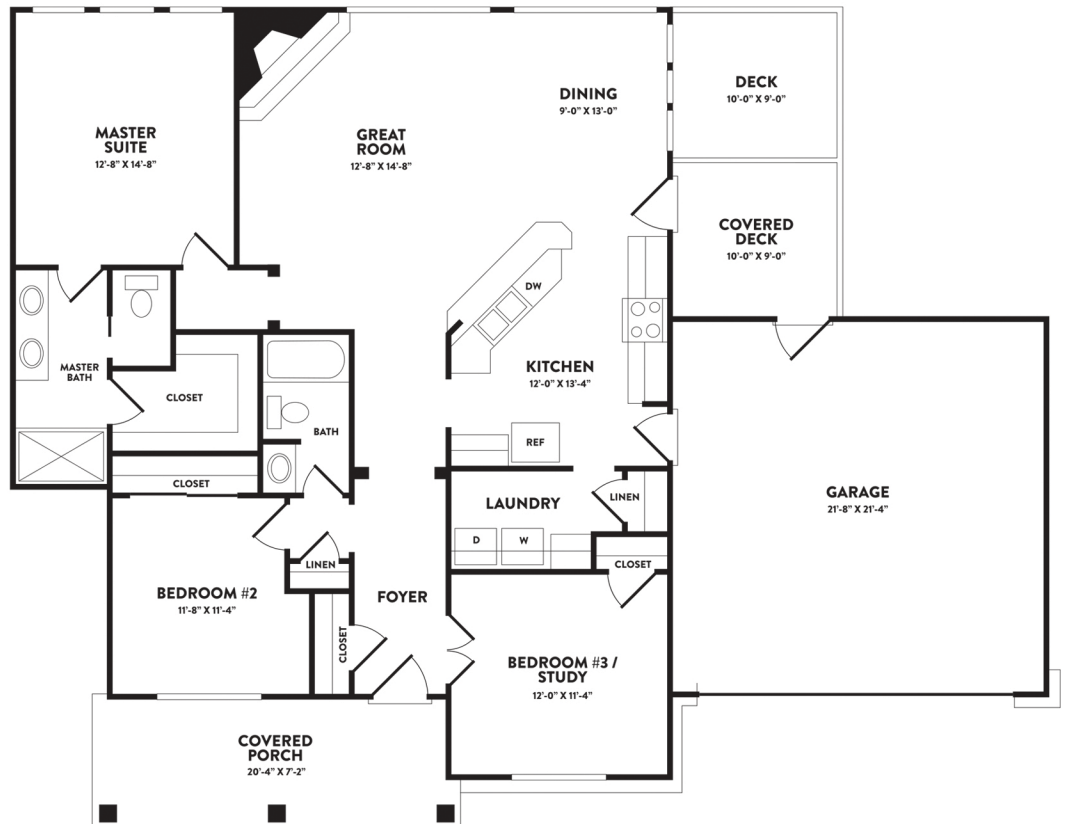

Redbud

1,515 sq. ft.

3 Bedroom/2 Bath

Front Covered Porch

Rear Deck

Maderas Gardens

By Cooper Homes

Single family detached garden homes with lawn care and exterior maintenance.